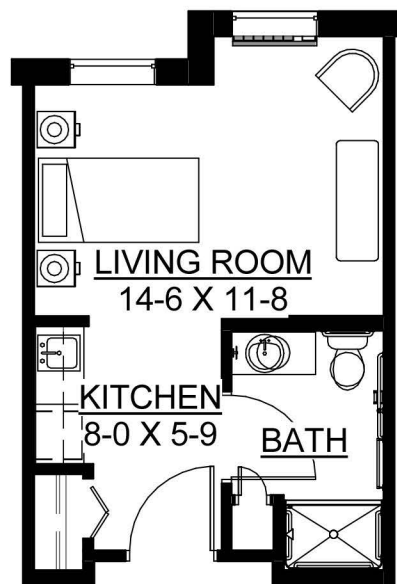

by Edward Rose & Sons

47400 HERITAGE DRIVE
NOVI, MICHIGAN 48374

VERNER
ASSISTED LIVING
PRIVATE STUDIO

331 SF

238, 239, 240, 241,
242, 243, 244, 245,
253, 254, 255, 256,
257, 258, 259, 260,
270, 272

RESIDENCE LOCATOR: